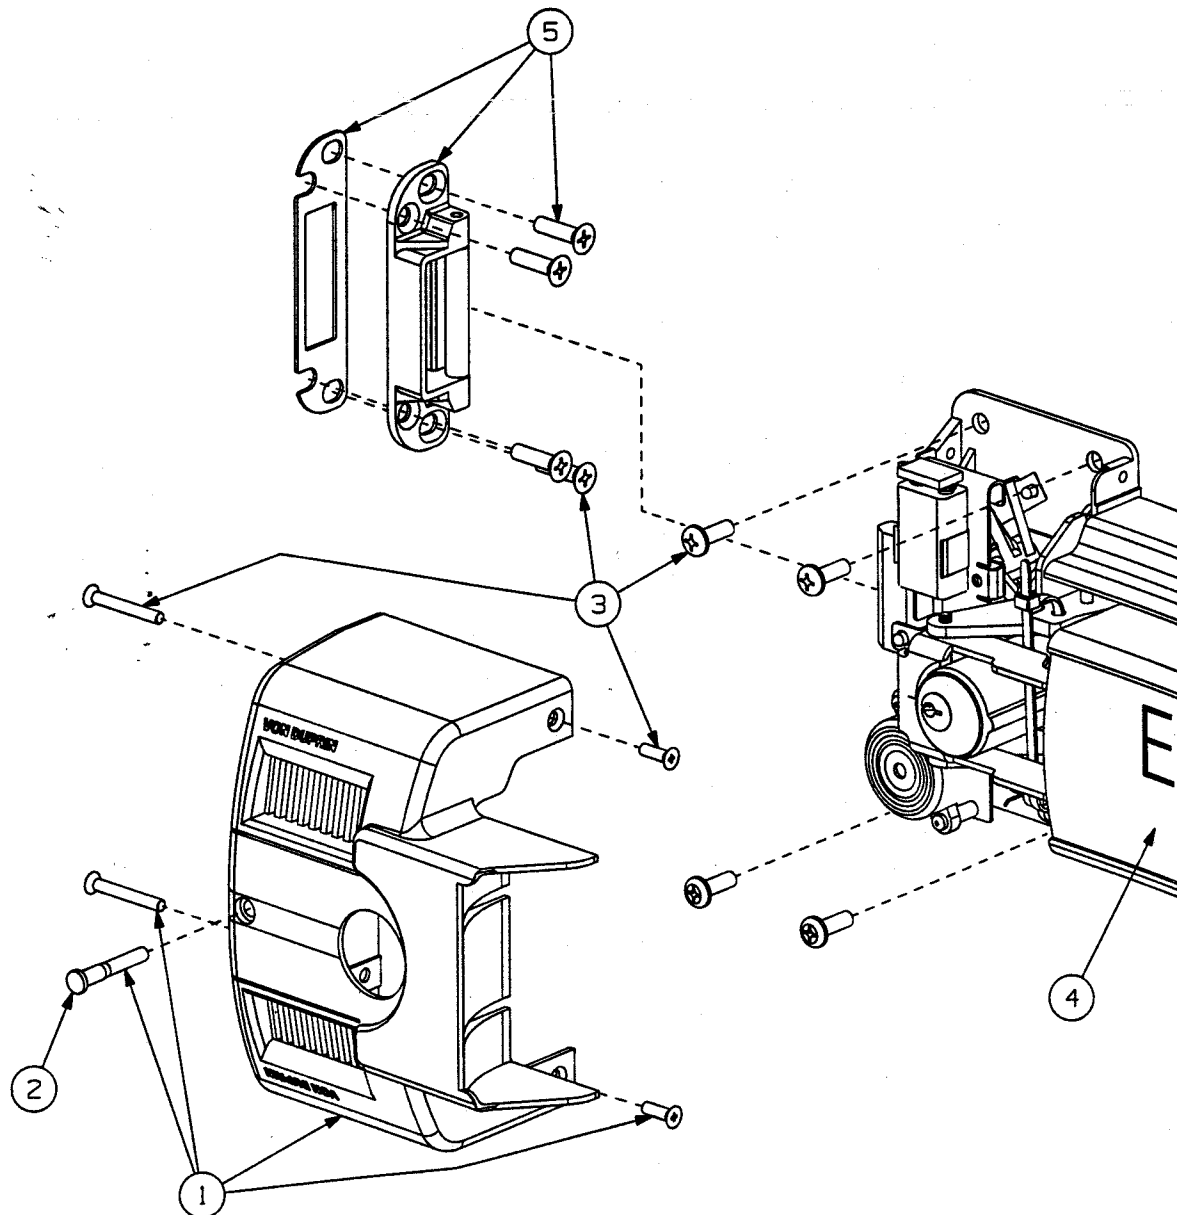

VON DUPRIN

PARTS MANUAL

MAY 2000

■ GUARD-X ■TM

2670 EXIT ALARM LOCK

INGERSOLL-RAND
ARCHITECTURAL HARDWARE

2670 EXIT ALARM LOCK (LOCKSIDE)

ITEM NO.	QTY	PART NO.	DESCRIPTION	FINISH
1	1	COVER.109	2670 Lock Cover Kit - US28	X
1	1	COVER.112	2670 Lock Cover Kit - 315AN	X
1	1	COVER.113	2670 Lock Cover Kit - 313AN	X
2	1	PIPE.101	Lightpipe Kit	
3	1	PKGSCR.1001	2670 Complete Mounting Screw Pack - SP28	X
3	1	PKGSCR.1002	2670 Complete Mounting Screw Pack - Black	X
4	1	SIGN.1001	2670 Alarm Sign - French w/Braille	
4	1	SIGN.1002	2670 Alarm Sign - Spanish w/Braille	
4	1	SIGN.1003	2670 Alarm Sign - English w/Braille	
5	1	STRIKE.101	267 Strike Package - US19	

X DESIGNATES FINISHED ITEMS AND FINISH MUST BE SPECIFIED WHEN ORDERING

2670 EXIT ALARM LOCK (HINGE SIDE)

ITEM NO.	QTY	PART NO.	DESCRIPTION	FINISH
1	1	COVER.114	2670 Hinge Cover Kit - US28	X
1	1	COVER.115	2670 Hinge Cover Kit - 315AN	X
1	1	COVER.116	2670 Hinge Cover Kit - 313AN	X
2	1	ECAP.105	2670 Pushbar Endcap Kit - US28	X
2	1	ECAP.106	2670 Pushbar Endcap Kit - 315AN	X
2	1	ECAP.107	2670 Pushbar Endcap Kit - 313AN	X
3	1	PKGSCR.1001	2670 Complete Mounting Screw Pack - SP28	X
3	1	PKGSCR.1002	2670 Complete Mounting Screw Pack - Black	X

X DESIGNATES FINISHED ITEMS AND FINISH MUST BE SPECIFIED WHEN ORDERING

2670 EXIT ALARM LOCK (LOCKSIDE)

ITEM NO.	QTY	PART NO.	DESCRIPTION	FINISH
1	1	BRKT.121	2670 Cylinder Retaining Bracket Kit	