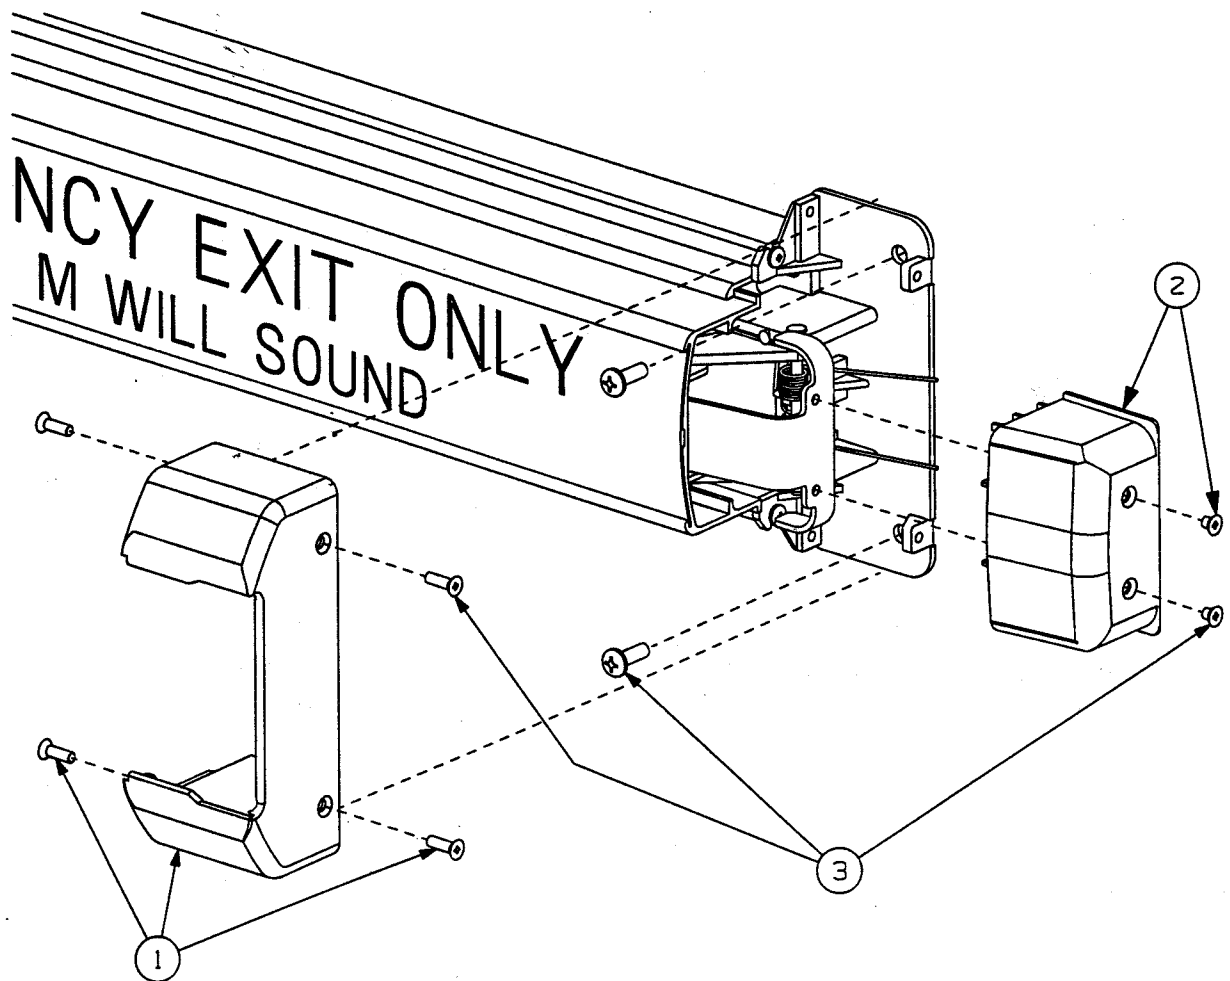

VON DUPRIN

PARTS MANUAL

MAY 2000

■ GUARD-X ■TM

2670 EXIT ALARM LOCK

INGERSOLL-RAND
ARCHITECTURAL HARDWARE

2670 EXIT ALARM LOCK (LOCKSIDE)

ITEM NO.	QTY	PART NO.	DESCRIPTION	FINISH
1	1	COVER.109	2670 Lock Cover Kit - US28	X
1	1	COVER.112	2670 Lock Cover Kit - 315AN	X
1	1	COVER.113	2670 Lock Cover Kit - 313AN	X
2	1	PIPE.101	Lightpipe Kit	
3	1	PKGSCR.1001	2670 Complete Mounting Screw Pack - SP28	X
3	1	PKGSCR.1002	2670 Complete Mounting Screw Pack - Black	X
4	1	SIGN.1001	2670 Alarm Sign - French w/Braille	
4	1	SIGN.1002	2670 Alarm Sign - Spanish w/Braille	
4	1	SIGN.1003	2670 Alarm Sign - English w/Braille	
5	1	STRIKE.101	267 Strike Package - US19	

X DESIGNATES FINISHED ITEMS AND FINISH MUST BE SPECIFIED WHEN ORDERING

2670 EXIT ALARM LOCK (HINGE SIDE)

ITEM NO.	QTY	PART NO.	DESCRIPTION	FINISH
1	1	COVER.114	2670 Hinge Cover Kit - US28	X
1	1	COVER.115	2670 Hinge Cover Kit - 315AN	X
1	1	COVER.116	2670 Hinge Cover Kit - 313AN	X
2	1	ECAP.105	2670 Pushbar Endcap Kit - US28	X
2	1	ECAP.106	2670 Pushbar Endcap Kit - 315AN	X
2	1	ECAP.107	2670 Pushbar Endcap Kit - 313AN	X
3	1	PKGSCR.1001	2670 Complete Mounting Screw Pack - SP28	X
3	1	PKGSCR.1002	2670 Complete Mounting Screw Pack - Black	X

X DESIGNATES FINISHED ITEMS AND FINISH MUST BE SPECIFIED WHEN ORDERING

2670 EXIT ALARM LOCK (LOCKSIDE)

ITEM NO.	QTY	PART NO.	DESCRIPTION	FINISH
1	1	BRKT.121	2670 Cylinder Retaining Bracket Kit	