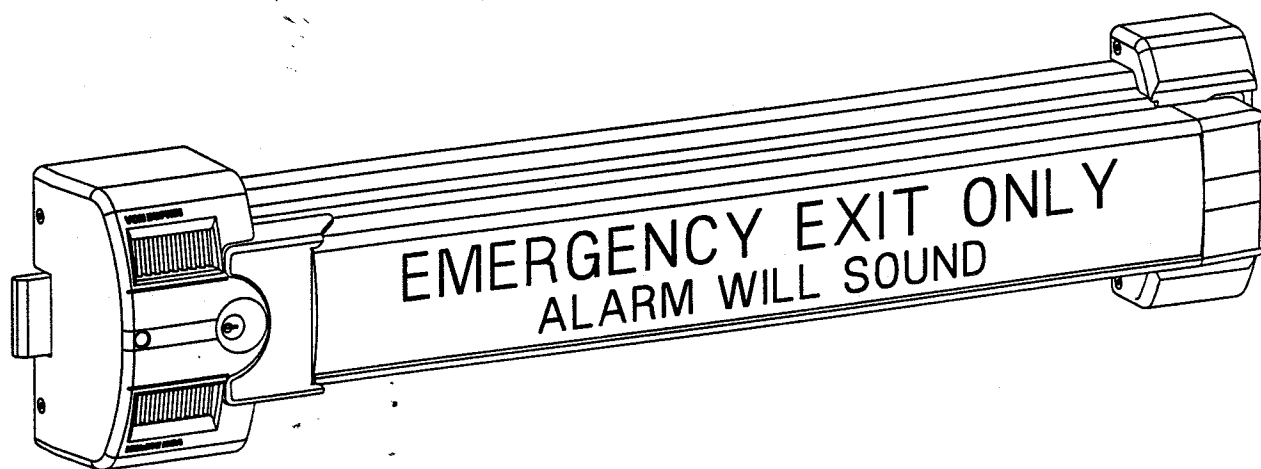

VON DUPRIN

PARTS MANUAL

MAY 2000

■ GUARD-X ■TM

2670 EXIT ALARM LOCK

INGERSOLL-RAND
ARCHITECTURAL HARDWARE

2670 EXIT ALARM LOCK (LOCKSIDE)

ITEM NO.	QTY	PART NO.	DESCRIPTION	FINISH
1	1	COVER.109	2670 Lock Cover Kit - US28	X
1	1	COVER.112	2670 Lock Cover Kit - 315AN	X
1	1	COVER.113	2670 Lock Cover Kit - 313AN	X
2	1	PIPE.101	Lightpipe Kit	
3	1	PKGSCR.1001	2670 Complete Mounting Screw Pack - SP28	X
3	1	PKGSCR.1002	2670 Complete Mounting Screw Pack - Black	X
4	1	SIGN.1001	2670 Alarm Sign - French w/Braille	
4	1	SIGN.1002	2670 Alarm Sign - Spanish w/Braille	
4	1	SIGN.1003	2670 Alarm Sign - English w/Braille	
5	1	STRIKE.101	267 Strike Package - US19	

X DESIGNATES FINISHED ITEMS AND FINISH MUST BE SPECIFIED WHEN ORDERING

2670 EXIT ALARM LOCK (HINGE SIDE)

ITEM NO.	QTY	PART NO.	DESCRIPTION	FINISH
1	1	COVER.114	2670 Hinge Cover Kit - US28	X
1	1	COVER.115	2670 Hinge Cover Kit - 315AN	X
1	1	COVER.116	2670 Hinge Cover Kit - 313AN	X
2	1	ECAP.105	2670 Pushbar Endcap Kit - US28	X
2	1	ECAP.106	2670 Pushbar Endcap Kit - 315AN	X
2	1	ECAP.107	2670 Pushbar Endcap Kit - 313AN	X
3	1	PKGSCR.1001	2670 Complete Mounting Screw Pack - SP28	X
3	1	PKGSCR.1002	2670 Complete Mounting Screw Pack - Black	X