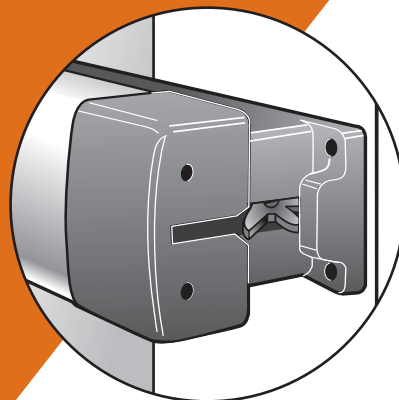

BHMA TYPE 4

Narrow Stile Rim Exit Device

For Aluminum Doors

8800 Series

LIFE-SAFETY

Features:

- ▼ Patented "Starwheel" Bolt interlocks door to frame
- ▼ Pushbar is anodized or clad, not plated, in a variety of finishes
- ▼ Easy to install
- ▼ Unobtrusive design for clean sight lines
- ▼ Strong, durable construction for a high level of security