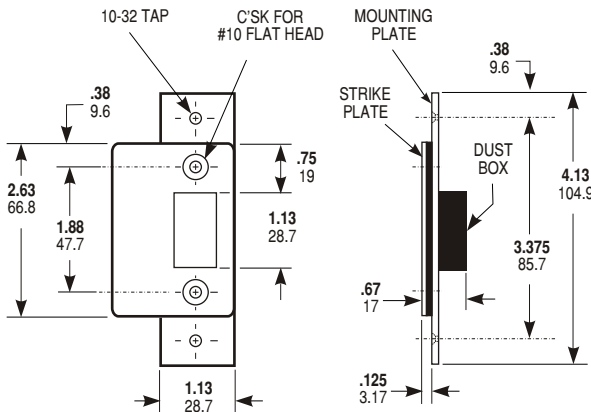

JAMB PREPARATION