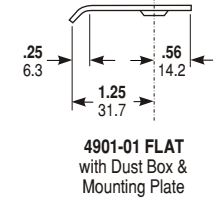

#### 4902-02

Same as 4902-01, except with RADIUSED strike plate, for nose of opposite door when latching pairs.

### Function

Designed for use in conjunction with 4500, 4700 or 4900 Series deadlatches, these strikes offer a choice of mounting methods: a back-up mounting plate included with the 4901 and 4902 allows installation flush in a hollow section jamb. Use 4506-02 ANSI strike for wood or steel jambs. All strikes are unhandled, suitable for right or left hand doors. Strike plate material is stainless steel.

## DIMENSIONS

**INCHES**  
**MILLIMETERS**

*Nominal, subject to tolerance extremes.*