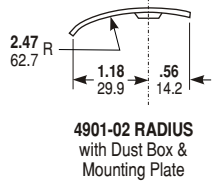

#### 4902-02

Same as 4902-01, except with RADIUSED strike plate, for nose of opposite door when latching pairs.

### Function

Designed for use in conjunction with 4500, 4700 or 4900 Series deadlatches, these strikes offer a choice of mounting methods: a back-up mounting plate included with the 4901 and 4902 allows installation flush in a hollow section jamb. Use 4506-02 ANSI strike for wood or steel jambs. All strikes are unhandled, suitable for right or left hand doors. Strike plate material is stainless steel.

## DIMENSIONS

**INCHES**  
**MILLIMETERS**

*Nominal, subject to tolerance extremes.*