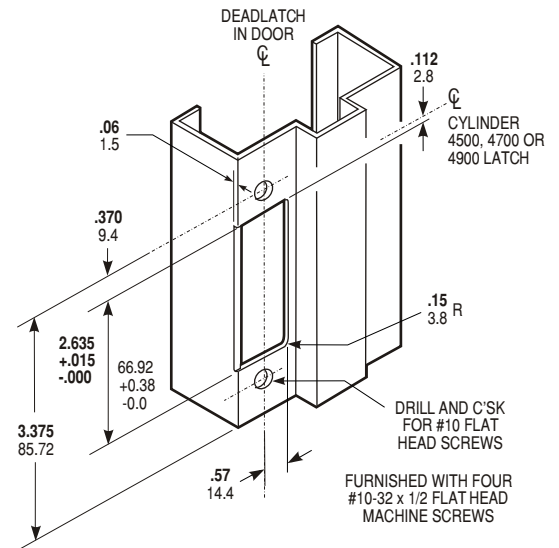

JAMB PREPARATION