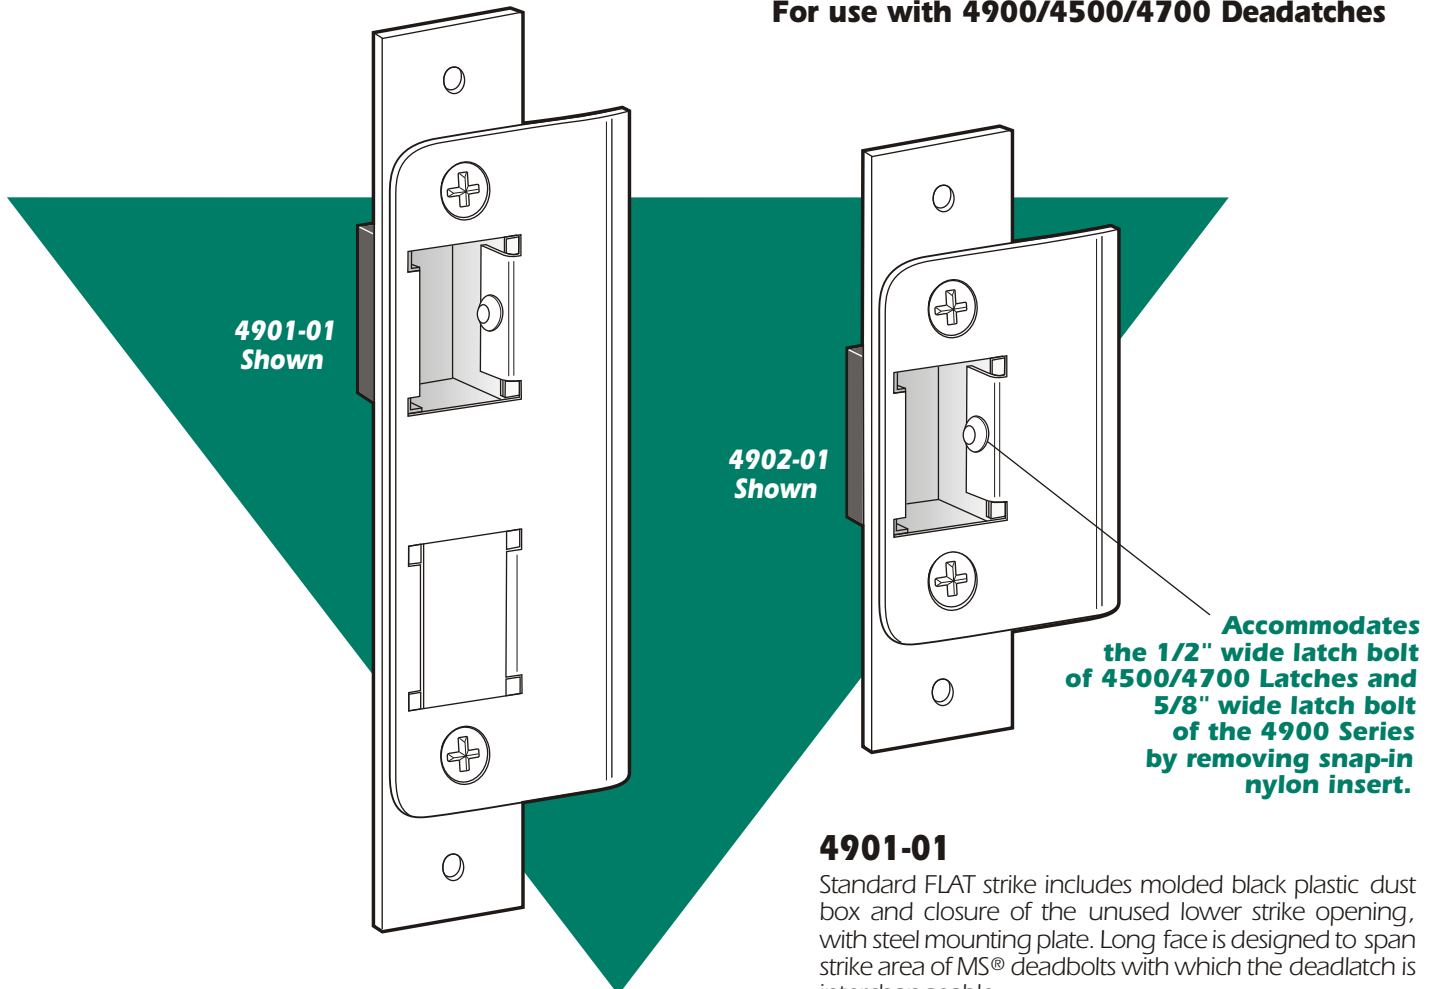

## Deadlatch Strikes

For Aluminum Frame/Doors

### 4901, 4902

For use with 4900/4500/4700 Deadlatches

#### 4901-01

Standard FLAT strike includes molded black plastic dust box and closure of the unused lower strike opening, with steel mounting plate. Long face is designed to span strike area of MS® deadbolts with which the deadlatch is interchangeable.

#### 4901-02

Same as 4901-01, except with RADIUSED strike plate, for nose of opposite door when latching pairs.