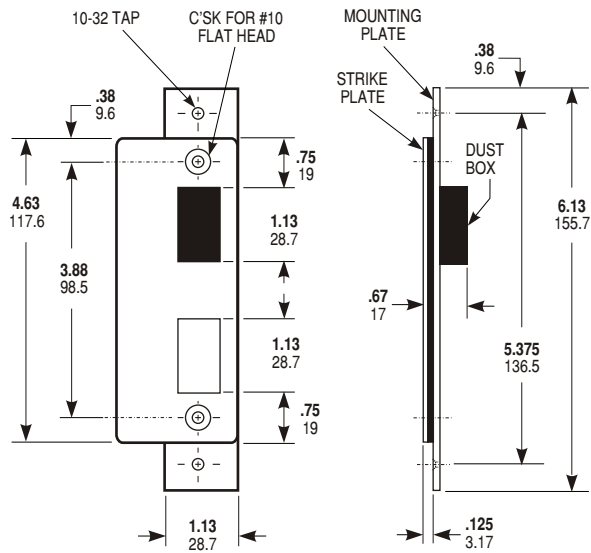

#### 4902-02

Same as 4902-01, except with RADIUSED strike plate, for nose of opposite door when latching pairs.

### Function

Designed for use in conjunction with 4500, 4700 or 4900 Series deadlatches, these strikes offer a choice of mounting methods: a back-up mounting plate included with the 4901 and 4902 allows installation flush in a hollow section jamb. Use 4506-02 ANSI strike for wood or steel jambs. All strikes are unhandled, suitable for right or left hand doors. Strike plate material is stainless steel.

## DIMENSIONS

**INCHES**  
**MILLIMETERS**

*Nominal, subject to tolerance extremes.*