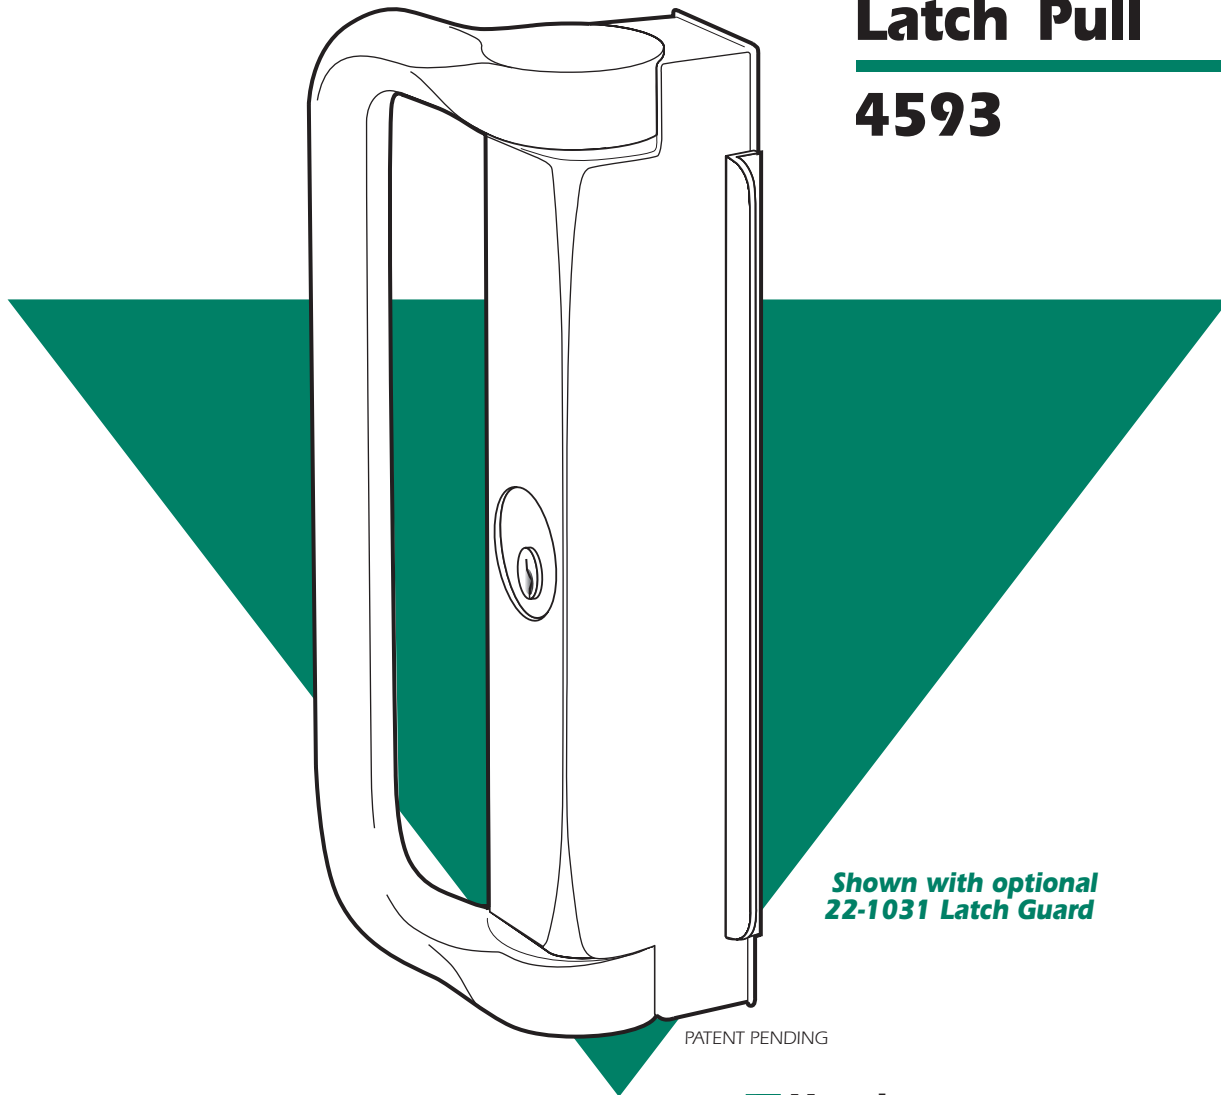

Latch Pull

4593

*Shown with optional
22-1031 Latch Guard*

PATENT PENDING

▼ Pull Handle

Cast zinc alloy, finished to match housing.

▼ Function

The Latch Pull offers ease of use and greater flexibility for narrow, medium and wide stile aluminum doors with Adams Rite 4500/4700 Deadlatches and 8400 Exit Device latches. It is ideal for applications that require free access during the day and controlled access after hours. A simple pull of the handle unlatches the door. Handle is spring-loaded to return to center. Requires use of key after each activation or can be set to stay latched but unlocked. Handle stays free-swinging in either mode. An electrified version is also available to integrate with card readers, keypads and other access control devices. (See page AC-20.)

▼ Housing

Measures approx. 10" x 3" x 2-1/4" deep. Zinc alloy with 121 Dark Bronze, 119 Black, 130 Silver or CHP Champagne Ritecoat finish. Houses steel operating mechanism. Only two bolts needed to install.

▼ Operation

Pull handle 27° to unlock/unlatch. Available in two modes: lock after each activation or latch only. Key operation from outside unlocks the handle to activate the deadlatch.

▼ Compatible Deadlatches

For use with any Adams Rite 4500 or 4700 Series Deadlatches and 8400 Series Mortise Exit Device latches. Adaptable for either 5, 6 or 7-pin cylinders.

4593 Latch Pull

DIMENSIONS

INCHES
MILLIMETERS

Nominal, subject to tolerance extremes.