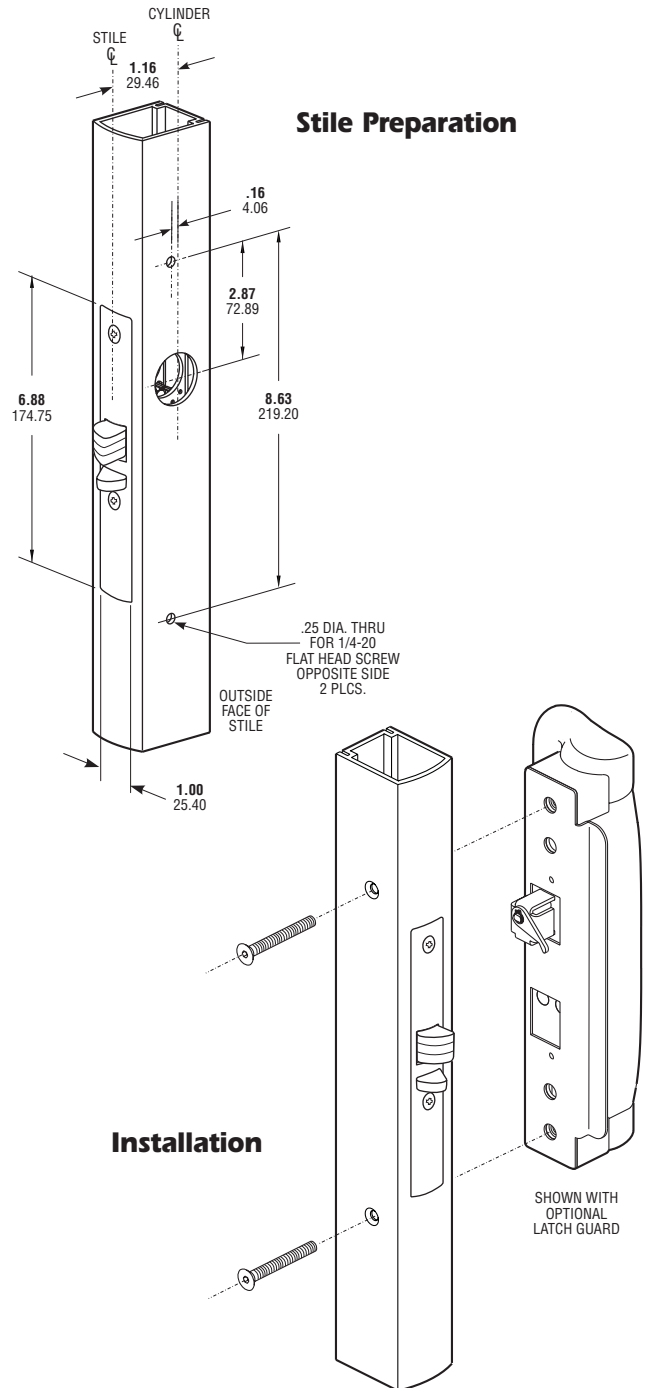

INSTALLATION

HOW TO ORDER

Specify quantity and the following information.
Order Electrified version separately. [See page AC-20]
Order related hardware separately.

Door Hand
07 RHR
08 LHR

4593-07-130

Finish Painted to Match
130 628 Clear Anodized
121 313 Dark Bronze Anod.
119 335 Black Anodized
CHP Champagne

OPTIONS

Available in four Ritecoat finishes. Also available with electrification option to integrate with card reader or other access system, see page AC-20. Order 22-1031 Latch Guard separately (not applicable for center hung doors.).

STANDARD PACKAGE

Individually boxed with installation instructions and mounting hardware.