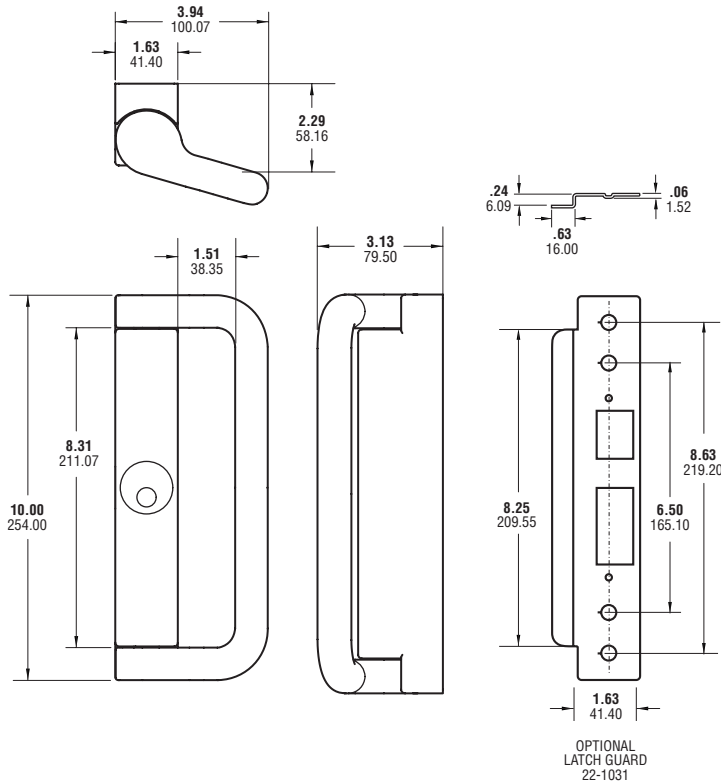

▼ Housing

Measures approx. 10" x 3" x 2-1/4" deep. Zinc alloy with 121 Dark Bronze, 119 Black, 130 Silver or CHP Champagne Ritecoat finish. Houses steel operating mechanism. Only two bolts needed to install.

▼ Operation

Pull handle 27° to unlock/unlatch. Available in two modes: lock after each activation or latch only. Key operation from outside unlocks the handle to activate the deadlatch.

▼ Compatible Deadlatches

For use with any Adams Rite 4500 or 4700 Series Deadlatches and 8400 Series Mortise Exit Device latches. Adaptable for either 5, 6 or 7-pin cylinders.

4593 Latch Pull

DIMENSIONS

INCHES
MILLIMETERS

Nominal, subject to tolerance extremes.