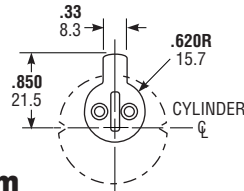

▼ Bolt

5/8" x 1-1/4" x 5/8" throw.

▼ Strike

In metal installations, a slot in jamb serves as strike. Deluxe trim strike 4170 is also available for wood installations.

▼ Operation

180° turn of key or thumbturn projects or retracts the bolt. Accepts any standard 1-5/32" mortise cylinder from either or both sides. Cylinder must have cam to fit. (See catalog page SW-28.)

4070 Short Throw Deadbolt

Projection Style

DIMENSIONS

INCHES
MILLIMETERS

Nominal, subject to tolerance extremes.

BACKSET	"A"
7/8" 22.2	1.57 39.9
31/32" 24.6	1.63 41.4
1-1/8" 28.6	1.78 45.2

4170 Trim Strike

ARMORED FACEPLATE 1" x 5-5/8"	
FLAT	4070
RADIUS	4071
LH BEVEL	4072-05
RH BEVEL	4072-06

Cylinder Cam

4070 Series locks are operable by any standard 1-5/32" diameter mortise cylinder with cam dimensioned as shown. See page SW-28 for cylinder make and trim ring information

HOW TO ORDER

Specify quantity and the following information.
Order related hardware separately.