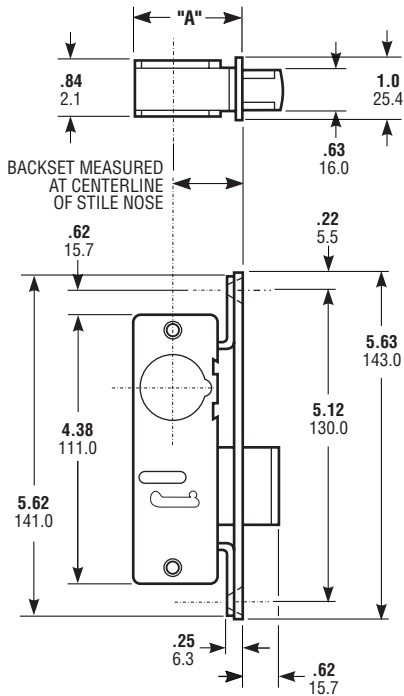

▼ Function

For installations where the long-throw MS® Deadlock cannot be accommodated, the smaller 4070 offers the longest practical throw for a conventionally projected bolt from a narrow stile. Operates with one-half key turn of any standard mortise type cylinder or cylinder type thumbturn. NOT TO BE USED IN BOTTOM RAIL.

▼ Bolt

5/8" x 1-1/4" x 5/8" throw.

▼ Strike

In metal installations, a slot in jamb serves as strike. Deluxe trim strike 4170 is also available for wood installations.

▼ Operation

180° turn of key or thumbturn projects or retracts the bolt. Accepts any standard 1-5/32" mortise cylinder from either or both sides. Cylinder must have cam to fit. (See catalog page SW-28.)

4070 Short Throw Deadbolt

Projection Style

DIMENSIONS

INCHES
MILLIMETERS

Nominal, subject to tolerance extremes.

BACKSET	"A"
7/8" 22.2	1.57 39.9
31/32" 24.6	1.63 41.4
1-1/8" 28.6	1.78 45.2

4170 Trim Strike

ARMORED FACEPLATE 1" x 5-5/8"	
FLAT	4070
RADIUS	4071
LH BEVEL	4072-05
RH BEVEL	4072-06

Cylinder Cam

4070 Series locks are operable by any standard 1-5/32" diameter mortise cylinder with cam dimensioned as shown. See page SW-28 for cylinder make and trim ring information

HOW TO ORDER

Specify quantity and the following information.
Order related hardware separately.