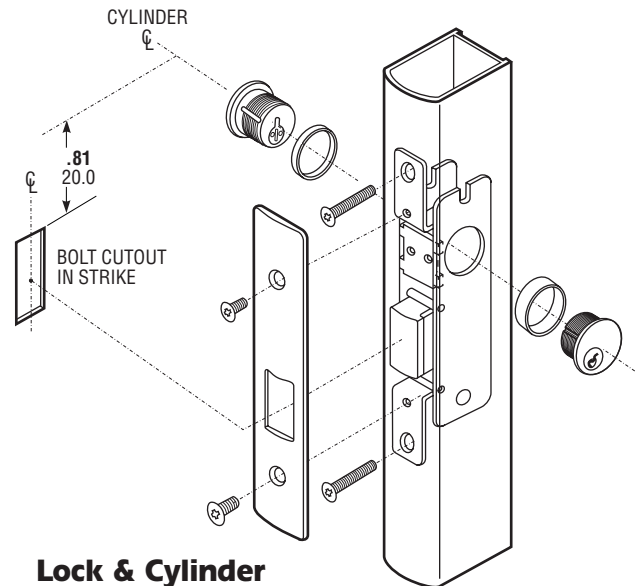

INSTALLATION

STANDARD PACKAGE

Individually boxed with machine screws for mounting. Cylinders and/or thumbturn available at extra cost. Shipping weight: 1/2 lb. Also available in a 25 unit pack for volume users.