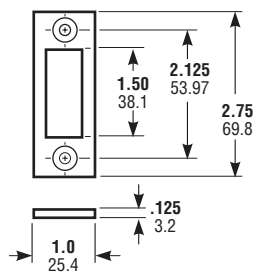

▼ Bolt

5/8" x 1-1/4" x 5/8" throw.

▼ Strike

In metal installations, a slot in jamb serves as strike. Deluxe trim strike 4170 is also available for wood installations.

▼ Operation

180° turn of key or thumbturn projects or retracts the bolt. Accepts any standard 1-5/32" mortise cylinder from either or both sides. Cylinder must have cam to fit. (See catalog page SW-28.)

4070 Short Throw Deadbolt

Projection Style

DIMENSIONS

INCHES
MILLIMETERS

Nominal, subject to tolerance extremes.

BACKSET	"A"
7/8" 22.2	1.57 39.9
31/32" 24.6	1.63 41.4
1-1/8" 28.6	1.78 45.2

4170 Trim Strike

ARMORED FACEPLATE 1" x 5-5/8"	
FLAT	4070
RADIUS	4071
LH BEVEL	4072-05
RH BEVEL	4072-06

Cylinder Cam

4070 Series locks are operable by any standard 1-5/32" diameter mortise cylinder with cam dimensioned as shown. See page SW-28 for cylinder make and trim ring information

HOW TO ORDER

Specify quantity and the following information.
Order related hardware separately.

Faceplate Shape	Backset	Handing
0 Flat	1 7/8"	5 LH or RHR
1 Radius	2 31/32"	6 RH or LHR
2 Bevel	3 1-1/8"	0 Non-Handed*

4072-26

Faceplates available in US28 (628) Clear Anodized.
Consult factory for special finishes..
Specify 4170 Trim Strike if required.