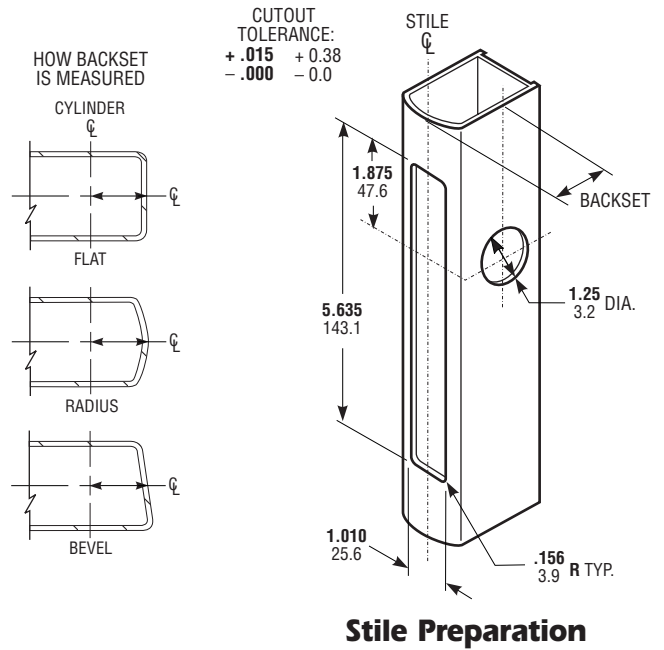

INSTALLATION

STANDARD PACKAGE

Individually boxed with machine screws for mounting. Cylinders and/or thumbturn available at extra cost. Shipping weight: 1/2 lb. Also available in a 25 unit pack for volume users.