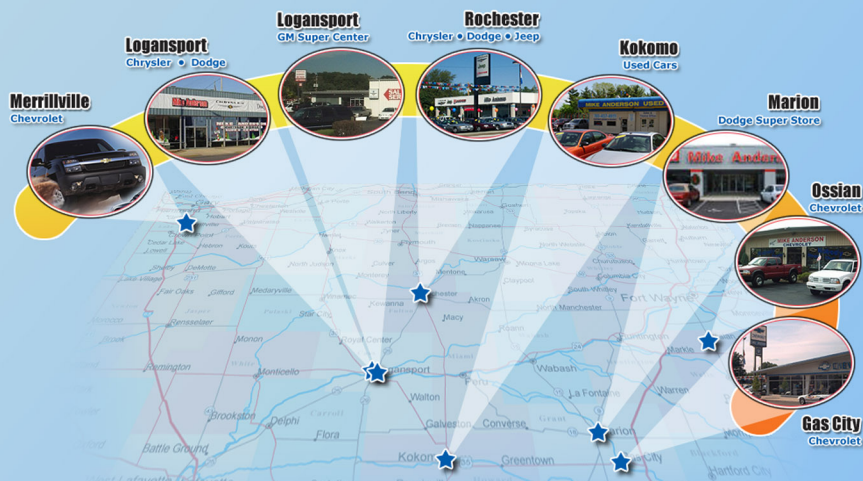

Kokomo
Used Cars

Marion
Dodge Super Store

Logansport
Chrysler • Dodge

Rochester
Chrysler • Dodge • Jeep

Ossian
Chevrolet

Gas City
Chevrolet

YEAR / MANUFACTURER
MODEL
SERIAL NUMBER
COLOR
STOCK NUMBER

DEALER NAME / ADDRESS

Empty table area for vehicle information entry.

Empty table area for vehicle information entry.

Empty table area for vehicle information entry.

Empty table area for vehicle information entry.